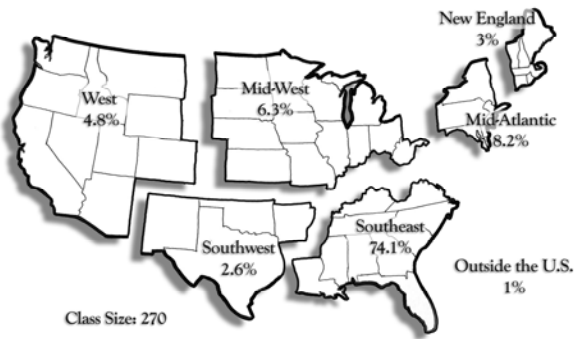

Class of 2009
College Attendance By Region

WEST

Arizona State University
*University of Arizona
University of Colorado/Boulder
Colorado State University
University of Denver
Fashion Institute of Design & Merchandising
Hawaii Pacific University
*Lewis & Clark College
*Loyola Marymount University
Montana State University/Bozeman
University of Montana/Missoula
University of Nevada/Reno
Occidental College
University of Oregon
Pepperdine University
University of Puget Sound
University of Redlands
San Diego State University
University of San Diego
*University of San Francisco
*Seattle University
*University of Southern California
*U.S. Air Force Academy
University of Washington
Western State University/Colorado

MID-WEST

*Case Western Reserve University
*University of Chicago
DePaul University
*University of Illinois/Urbana-Champaign
*Indiana University/Bloomington
University of Kansas
*Kenyon College
Kettering University
Lake Forest College
Marquette University
Marshall University
Miami University/Ohio
*University of Michigan
University of Minnesota/Twin Cities
University of Missouri/Columbia
*Northwestern University
University of Notre Dame
*The Ohio State University
Ohio University
Ohio Wesleyan University
Purdue University
Rose-Hulman Institute of Technology
*School of the Art Institute/Chicago
St. Olaf College
*Washington University/St. Louis
West Virginia University
*University of Wisconsin
The College of Wooster
Xavier University

SOUTHWEST

Baylor University
Hendrix College
*Rice University
*Southern Methodist University
Texas A&M University
Texas Christian University
*University of Houston
*University of Texas/Austin

MID-ATLANTIC

Alfred University
*American University
Bard College
Bryn Mawr College
Bucknell University
*Carnegie Mellon University
Chatham College
*Colgate University
Coppin State University
Drexel University
Fairleigh Dickinson University
*Fordham University
*Franklin and Marshall College
*The George Washington University
*Georgetown University
*Goucher College
*Hamilton College/NY
Hofstra University
*Howard University
*Ithaca College
*Johns Hopkins University
Lehigh University
Loyola College/Maryland
Marist College
*Maryland Institute College of Art
*University of Maryland
*Messiah College
*New York University
*Parsons School of Design/NY
*Penn State University
Philadelphia University
*University of Pittsburgh
*Rochester Institute of Technology
University of Rochester
Rutgers, The State University of NJ
Saint Joseph's University
School of Visual Arts
Skidmore College
*St. John's University/Queens
Stevens Institute of Technology
*Syracuse University
Temple University
*Villanova University
Washington College

Woodward Academy
Class of 2009